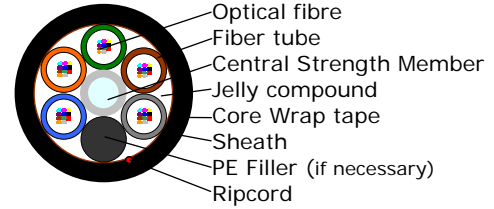

## Duct Cable Light G12 ~ G144

Duct Channel Light from Mercury is a metal free outdoor cable is the equivalent to QXXE with a lean, more flexible design. The cable is particularly suited for ducting in cable ducts, and comes with fibre tubes and a jelly-filled cable core. It can be supplied with dry cable core by placing an inquiry at our office. The optical fibres and tubes are color coded for easy identification. The cable is supplied with G.652D fibre as standard, but other types of fibre can be supplied on request. Typical applications are e.g. telecommunications backbone network expansion, or for attaching distribution points in FTTH deployment.

- 12 fibres per tube
- SM G.652D fibre as standard, G.655, G.657 as an option
- HDPE sheath by default, LSOH as option
- SZ stranding
- All fibre tubes are color coded for easy identification
- Relatively low weight and small diameter cable provides easy handling

### Dimensions and characteristics

Fibre	Primary coated G.652D as standard, G.655, G.657 as option						
Fibre number	12	24	36	48	72	96	144
Fibre per tube*	12	12	12	12	12	12	12
Number of tubes/PE filler	1/5	2/4	3/3	4/2	6/0	8/0	12/0
Tube diameter (mm)	2,2	2,2	2,2	2,2	2,2	2,2	2,2
cable diameter (mm)	8,7	8,7	8,7	8,7	8,7	10,2	13,1
Thickness of the sheath nominal (mm)	1,0	1,0	1,0	1,0	1,0	1,0	1,0
Cable weight nominal (kg/km)	68	68	68	68	69	94	151
Min. bend radius (mm)	Permanent	180	180	180	180	200	260
	Installation	360	360	360	360	400	520
Max. stretch (N)	Permanent	850	850	850	850	1200	1600
	Installation	1700	1700	1700	1700	2400	3300
Material in the sheath	HDPE as standard, LSOH as option						
Temperature (°C)	Transport	-40 ~ +70					
	Installation	-10 ~ +50					
	Operation	-40 ~ +70					

**Color code fiber**

Fiber nr.	Color
1	Blue
2	Orange
3	Green
4	Brown
5	Gray
6	White
7	Red
8	Black
9	Yellow
10	Violet
11	Pink
12	Turks

**Color code tub**

Tube nr.	Color
1	Blue
2	Orange
3	Green
4	Brown
5	Gray
6	White
7	Red
8	Black
9	Yellow
10	Violet
11	Pink
12	Turks