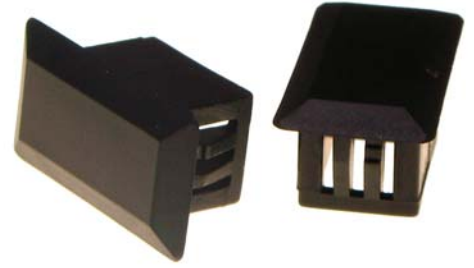

## Dust Cap SC simplex and LC duplex

Dust Cap for termination for unused SC simplex and LC duplex and E2000 adapter holes in panels.

### Dimensions and characteristics

Material	Nylon 6/6 UL 94 V2 (RMS-01)
Colour	Black

### Ordering information

GXBPEsc101BLK	Dust Cap SC simplex / LC duplex / E2000
---------------	---

Gigacom Türkiye

Sales Office :Haluk Türksoy Arkası Sok.  
No:2 K:1 D:3 Altunizade  
Üsküdar / İstanbul TR-34662