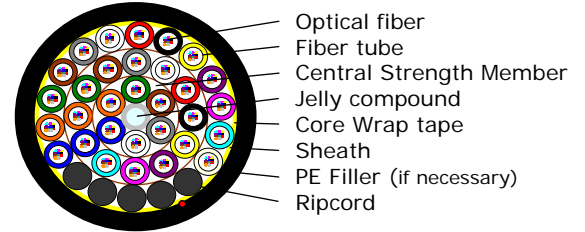

Duct Cable Light G372 ~ G432

Duct Channel Light from Mercury is a metal free outdoor cable is the equivalent to QXXE with a lean, more flexible design. The cable is particularly suited for ducting in cable ducts, and comes with fibre tubes and a jelly-filled cable core. It can be supplied with dry cable core by placing an inquiry at our office. The optical fibres and tubes are color coded for easy identification. The cable is supplied with G.652D fibre as standard, but other types of fibre can be supplied on request. Typical applications are e.g. telecommunications backbone network expansion, or for attaching distribution points in FTTH deployment.

- 12 fibres per tube
- SM G.652D fibre as standard, G.655, G.657 as an option
- HDPE sheath by default, LSOH as option
- SZ stranding
- All fibre tubes are color coded for easy identification
- Relatively low weight and small diameter cable provides easy handling

Dimensions and characteristics

Fibre		Primary coated G.652D as standard, G.655, G.657 as option					
Fibre number*		372	384	396	408	420	432
Fibre per tube		12	12	12	12	12	12
Number of tubes/PE filler	Layer 1	6/0	6/0	6/0	6/0	6/0	6/0
	Layer 2	12/0	12/0	12/0	12/0	12/0	12/0
	Layer 3	13/5	14/4	15/3	16/2	17/1	18/0
Tube diameter (mm)		2,2	2,2	2,2	2,2	2,2	2,2
Cable diameter (mm)		17,9	17,9	17,9	17,9	17,9	17,9
Thickness of the sheath nominal (mm)		1,0	1,0	1,0	1,0	1,0	1,0
Cable weight nominal (kg/km)		272	273	274	275	276	277
Min. bend radius (mm)	Permanent	360	360	360	360	360	360
	Installation	720	720	720	720	720	720
Max. stretch (N)	Permanent	2000	2000	2000	2000	2000	2000
	Installation	4000	4000	4000	4000	4000	4000
Material in the sheath		HDPE as standard, LSOH as option					
Temperature (°C)	Transport	-40 ~ +70					
	Installation	-10 ~ +50					
	Drift	-40 ~ +70					